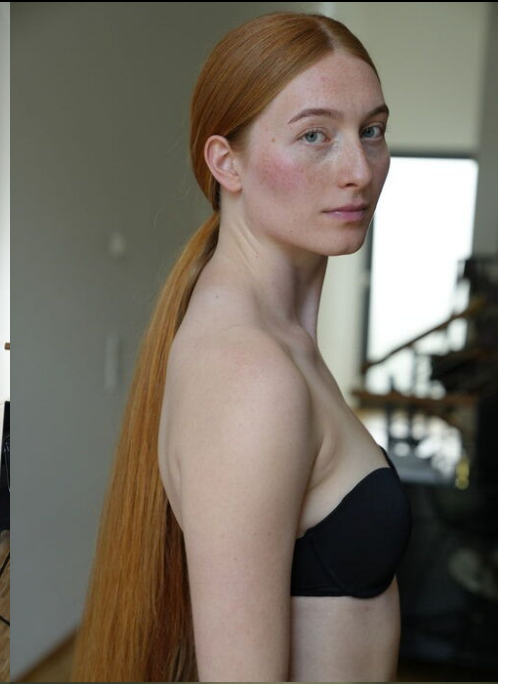

marie magdalena

tune models

mail@tune-models.com

tune-models.com

+ 49 171 990 94 32

#tunefamily

marie magdalena

tune models