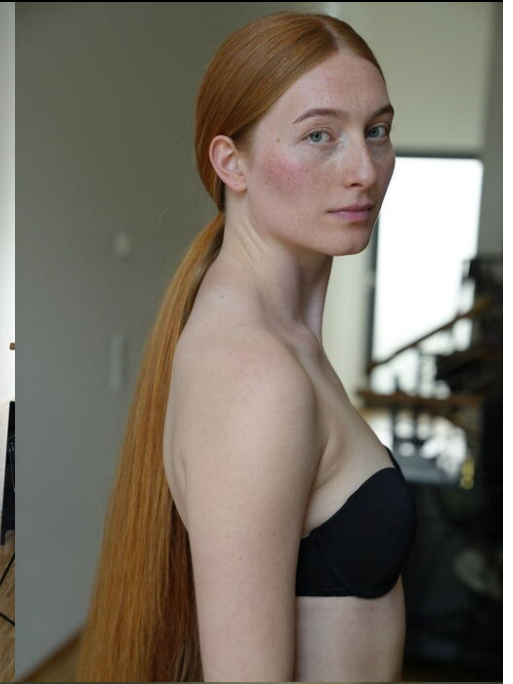

marie magdalena

tune models

mail@tune-models.com

tune-models.com

+ 49 171 990 94 32

#tunefamily

marie magdalena

tune models