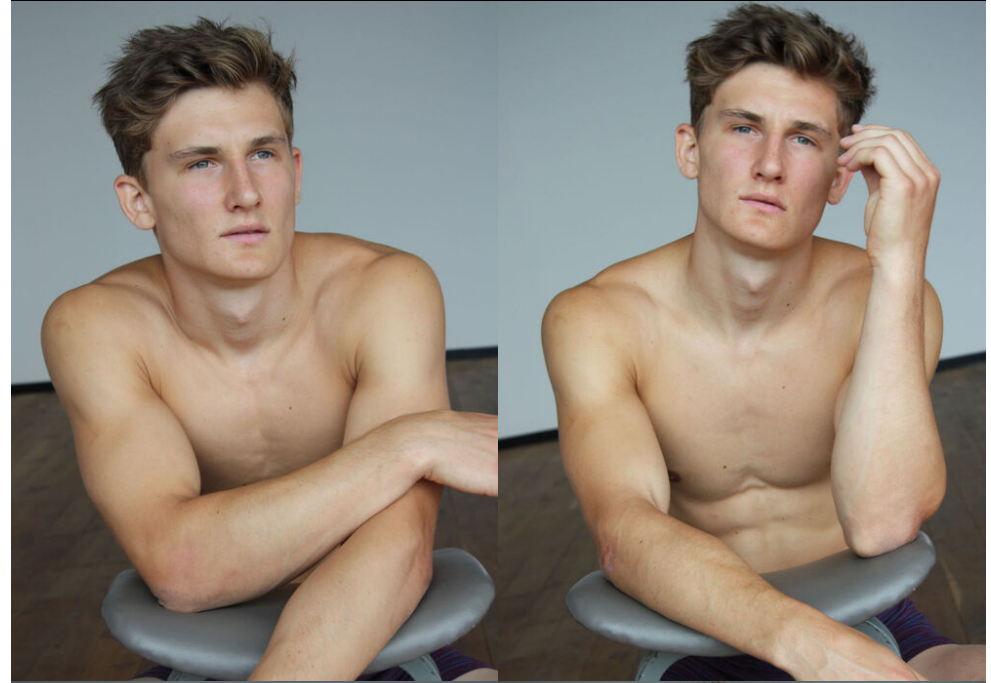

tune models

mail@tune-models.com

tune-models.com

+ 49 171 990 94 32

#tunefamily