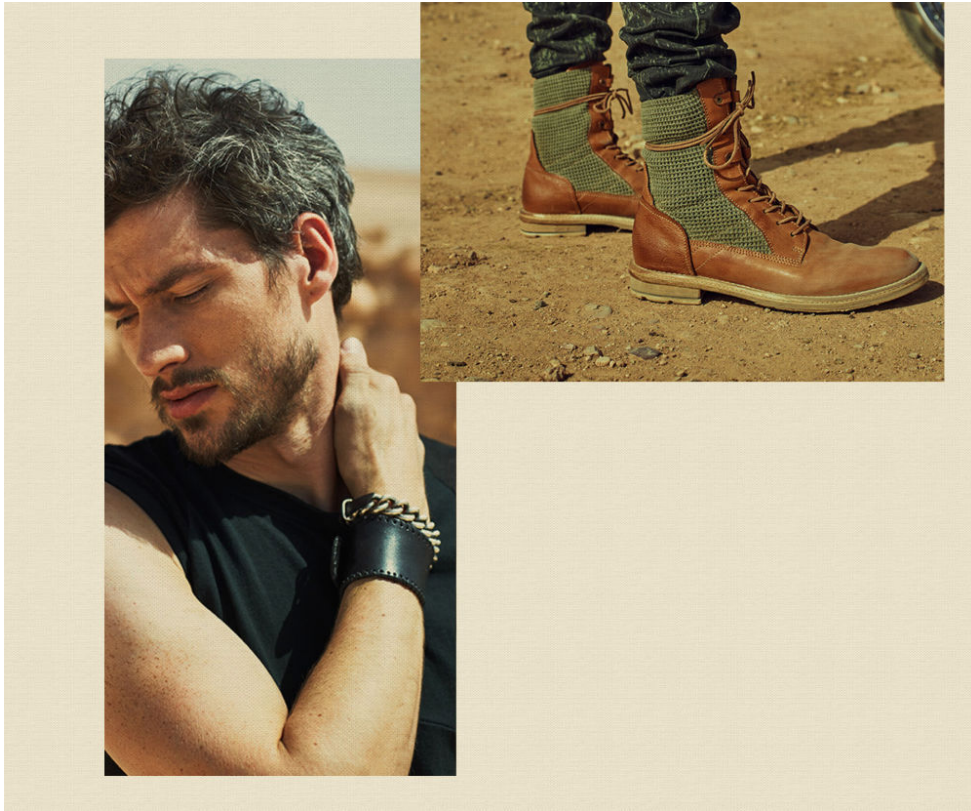

TM
TUNE MODELS

felix jonsson

tune models

mail@tune-models.com

tune-models.com

+ 49 171 990 94 32

#tunefamily