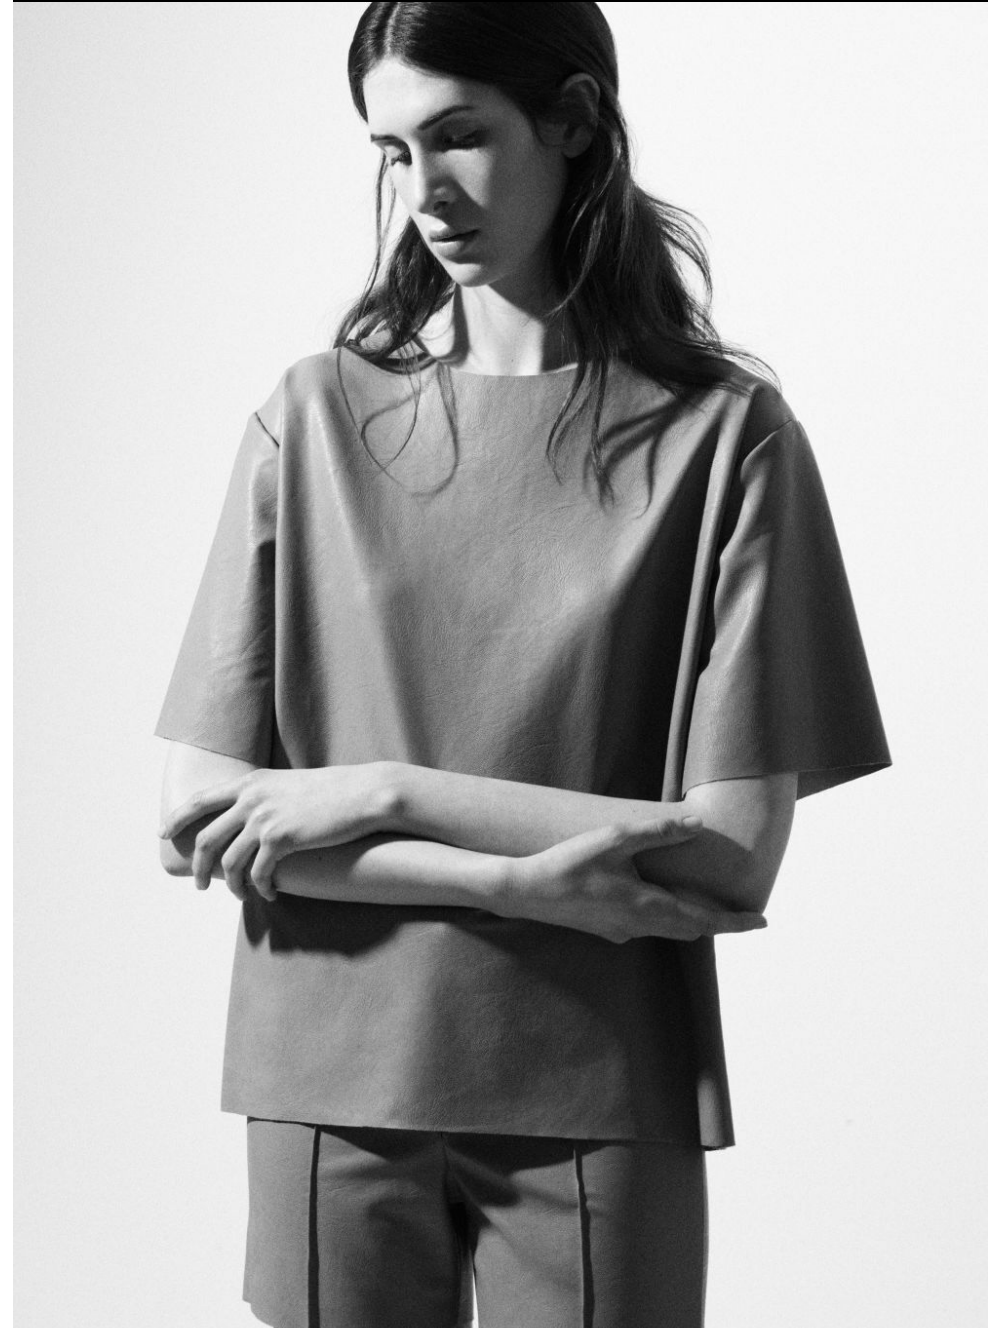

tune models

+ 49 171 990 94 32

mail@tune-models.com

tune-models.com

#tunefamily