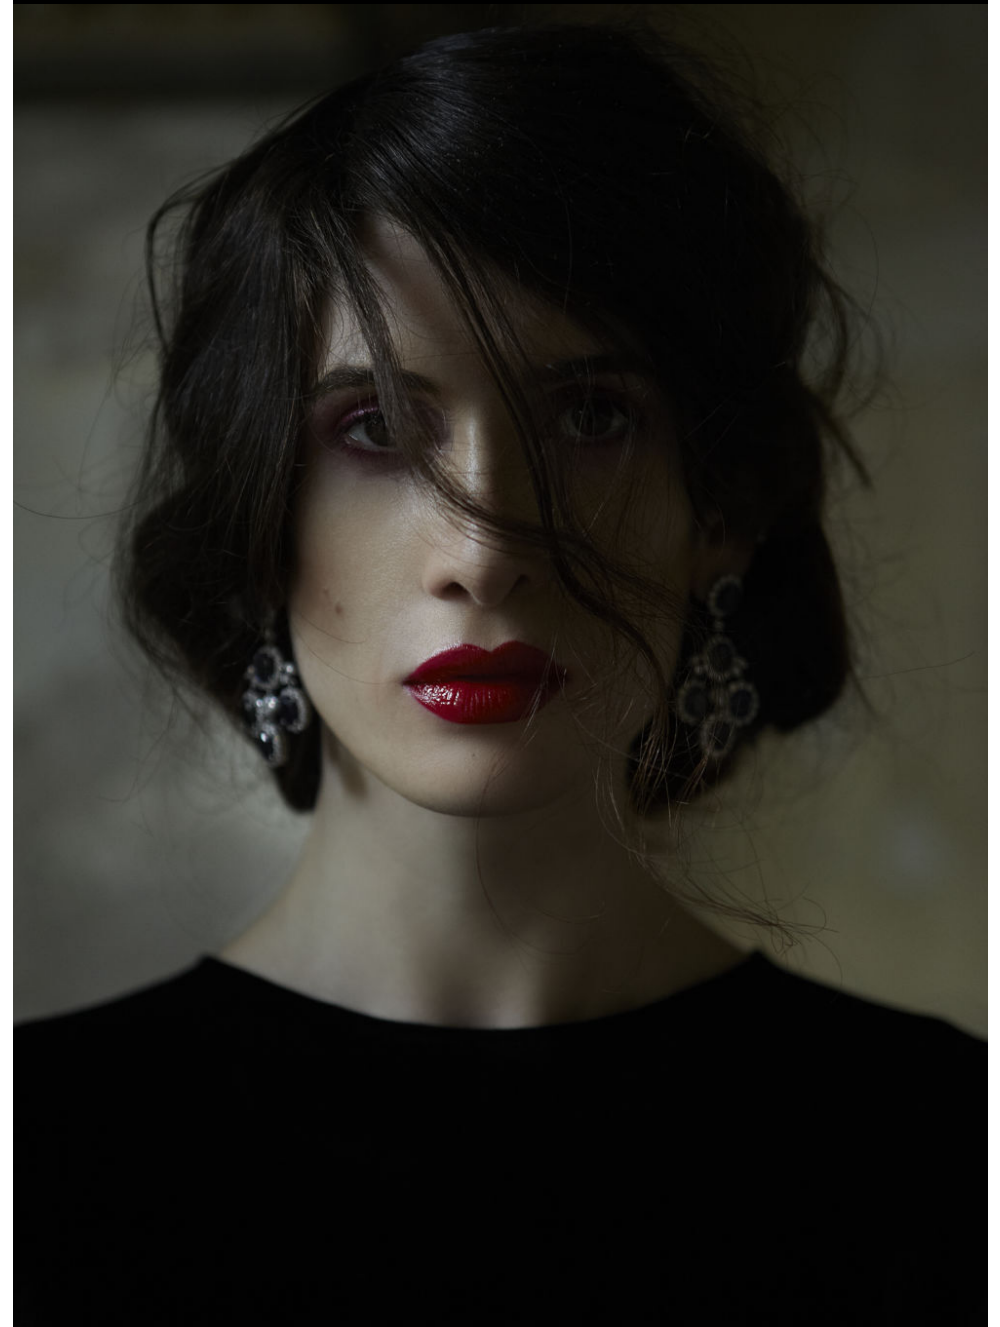

tune models

+ 49 171 990 94 32

mail@tune-models.com

tune-models.com

#tunefamily