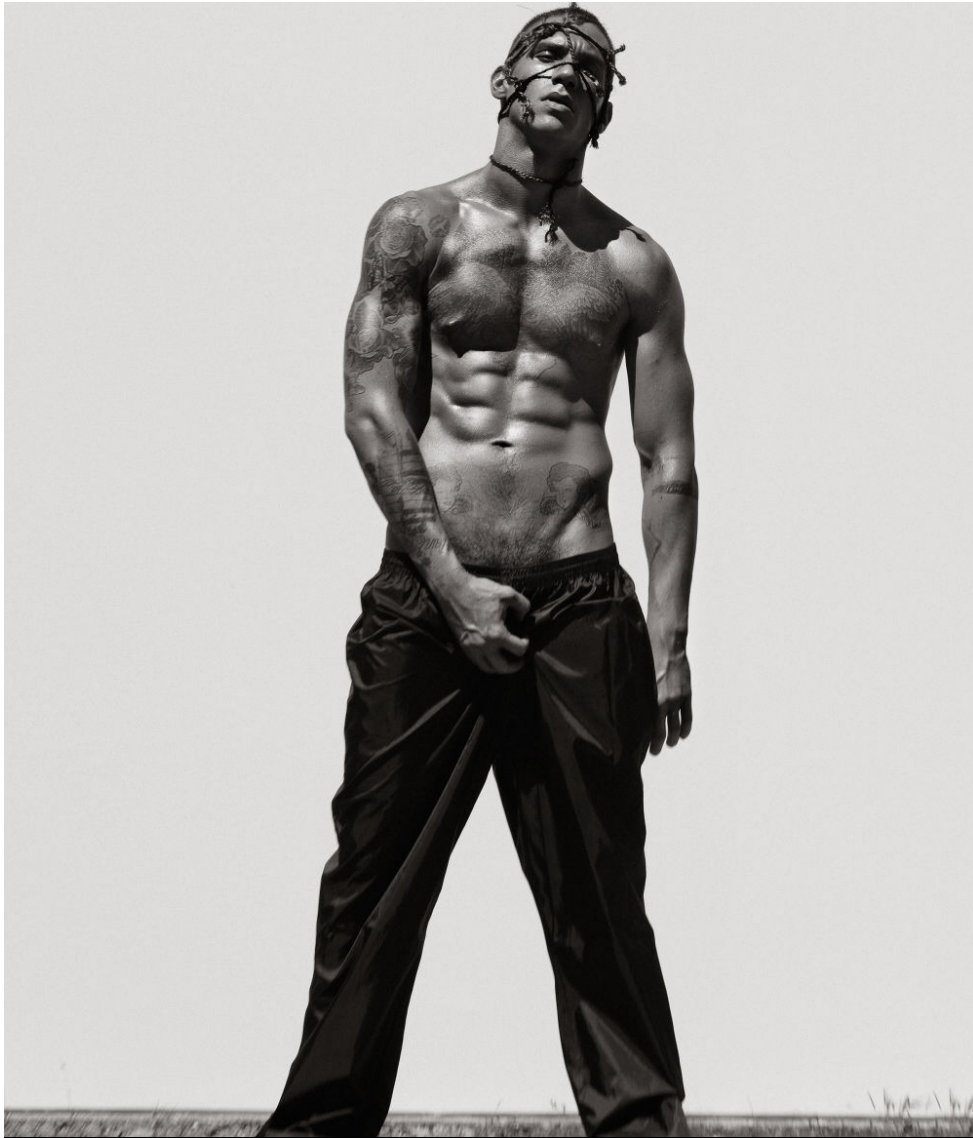

denis weckbach