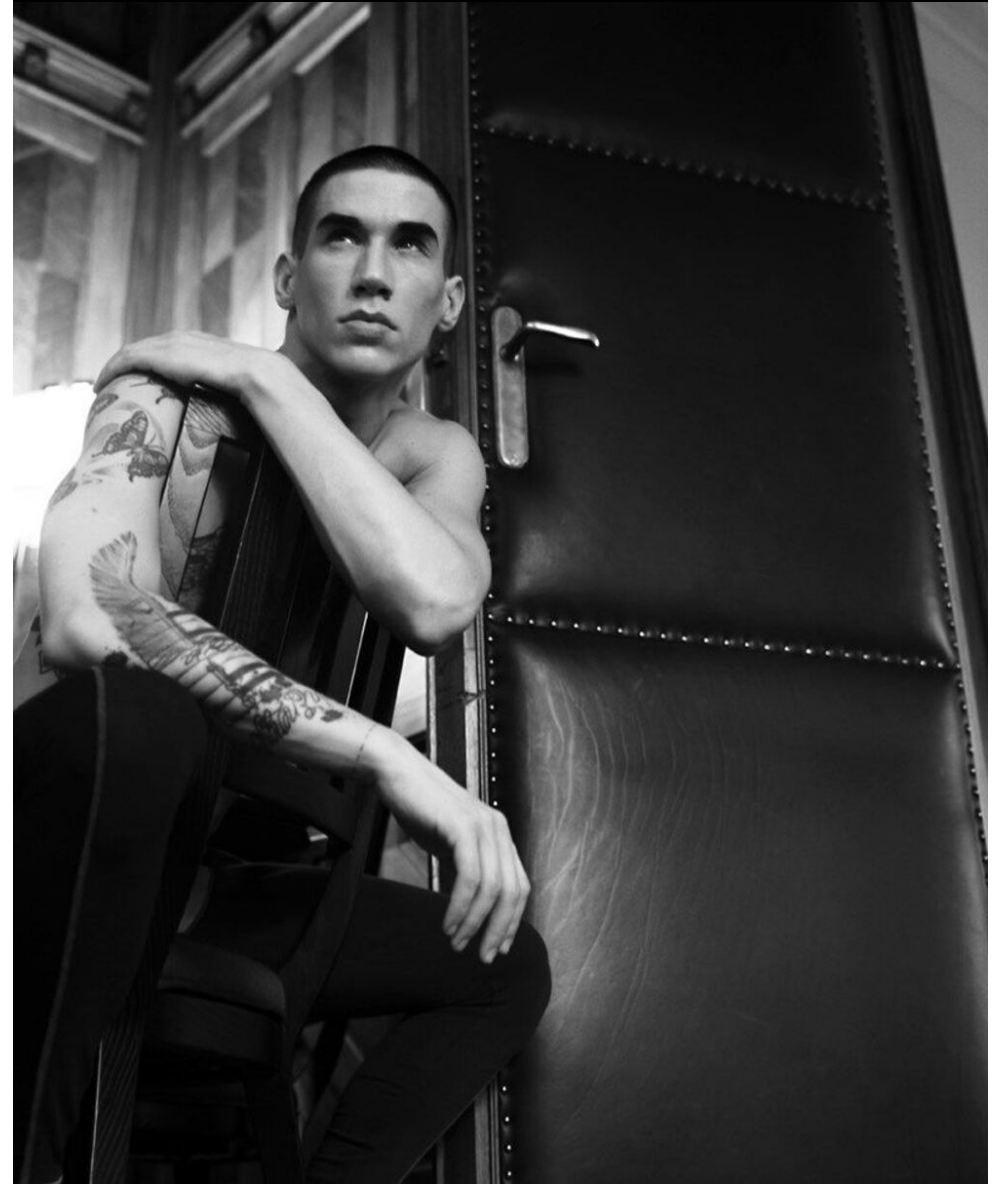

tune models

mail@tune-models.com

tune-models.com

+ 49 171 990 94 32

#tunefamily