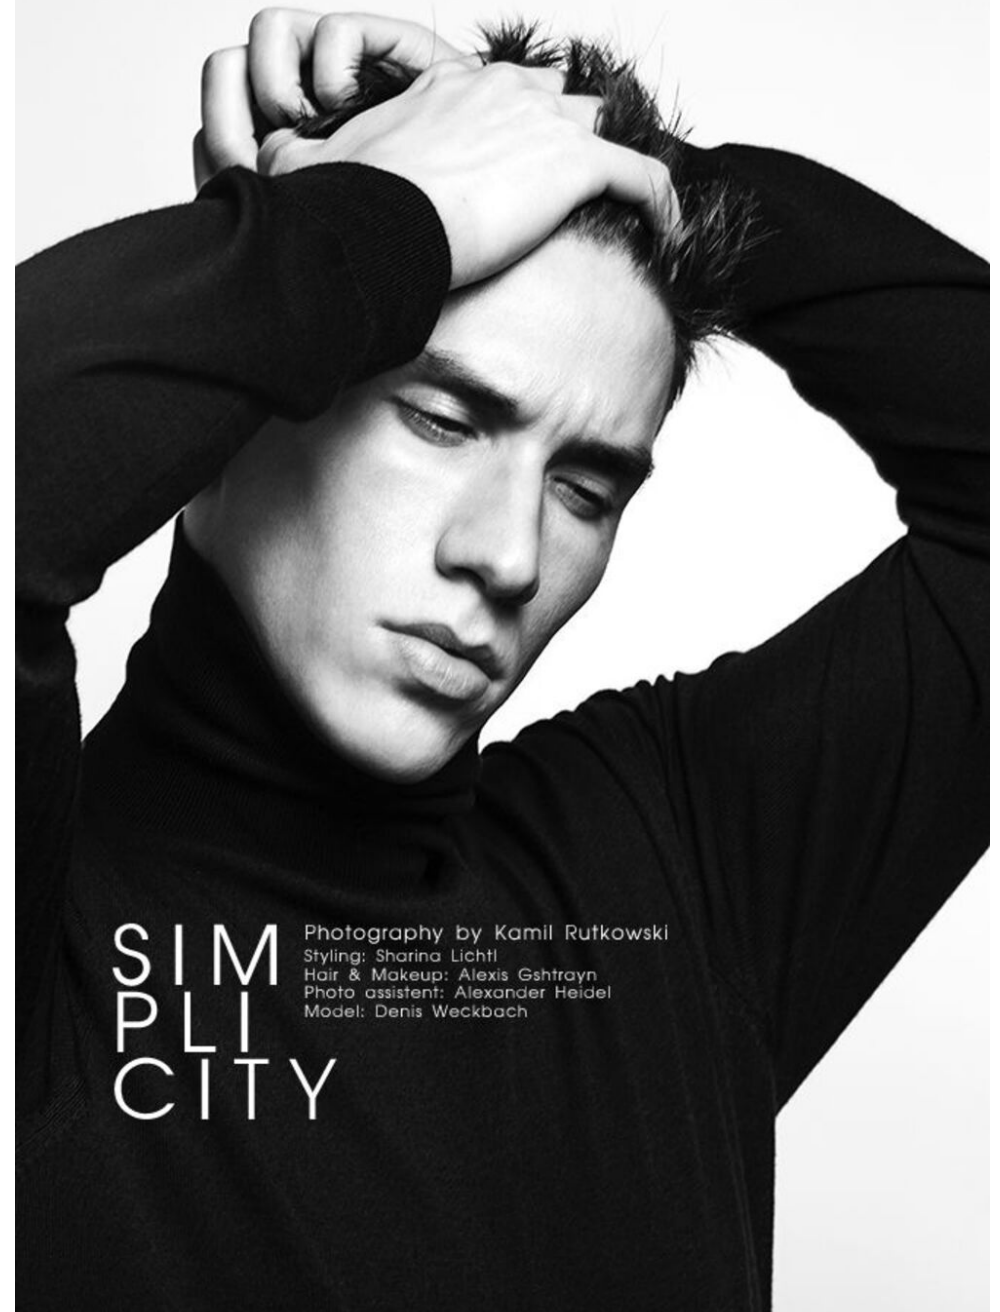

tune-models.com

+ 49 171 990 94 32

#tunefamily

MENSWEAR ISSUE 2014

PSHN 1.01

SIM  
PLI  
CITY

Photography by Kamil Rutkowski  
Styling: Sharina Lichtl  
Hair & Makeup: Alexis Gshtrayn  
Photo assistant: Alexander Heidel  
Model: Denis Weckbach