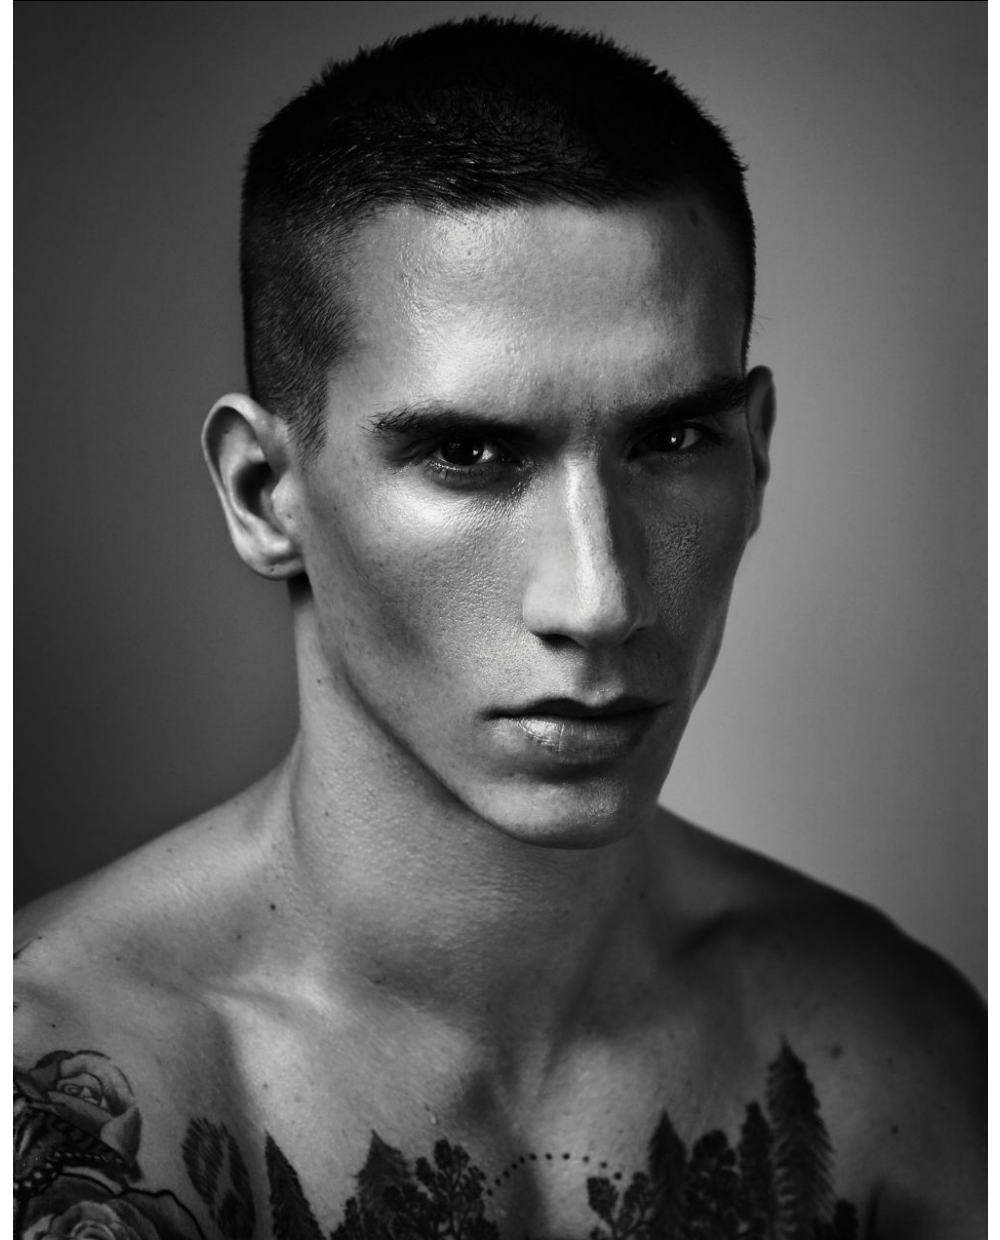

tune models

mail@tune-models.com

tune-models.com

+ 49 171 990 94 32

#tunefamily