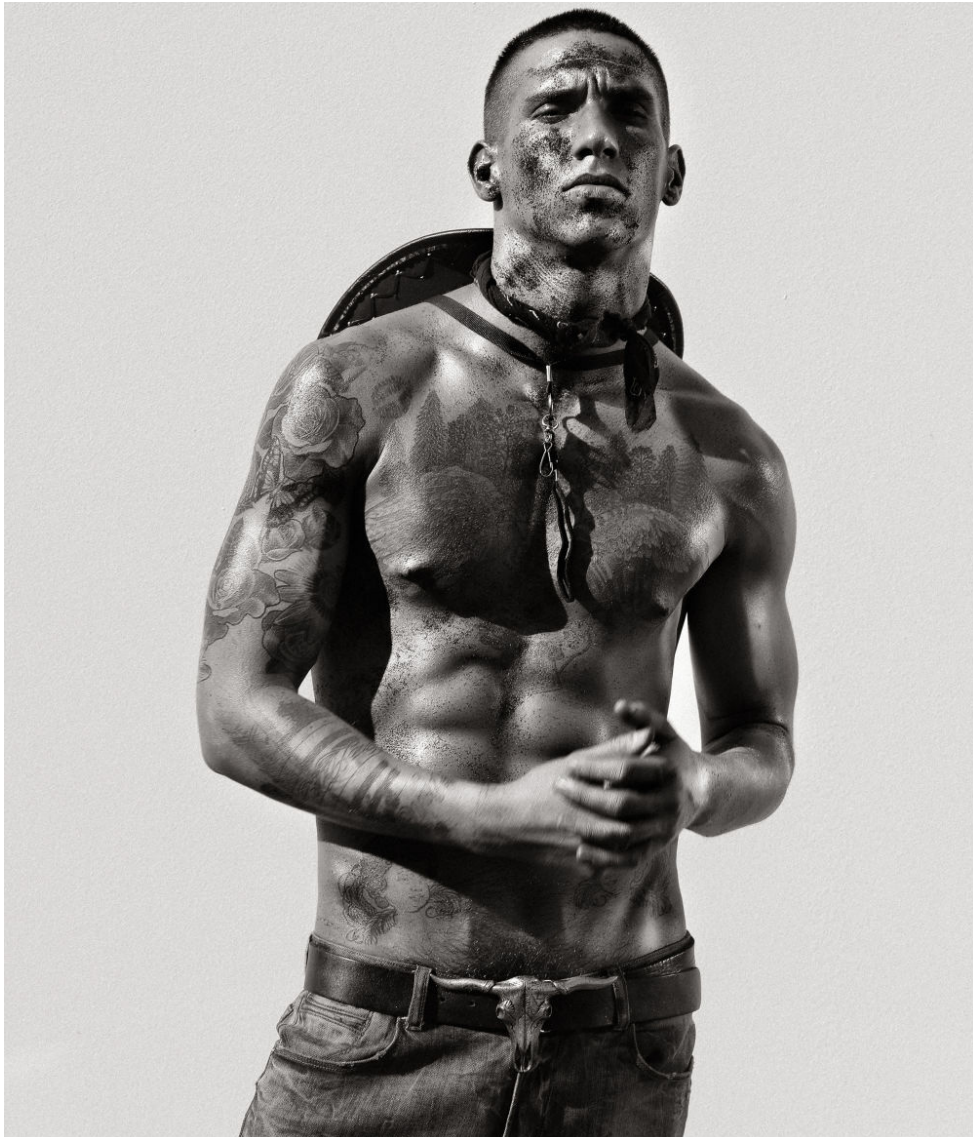

denis weckbach

denis weckbach