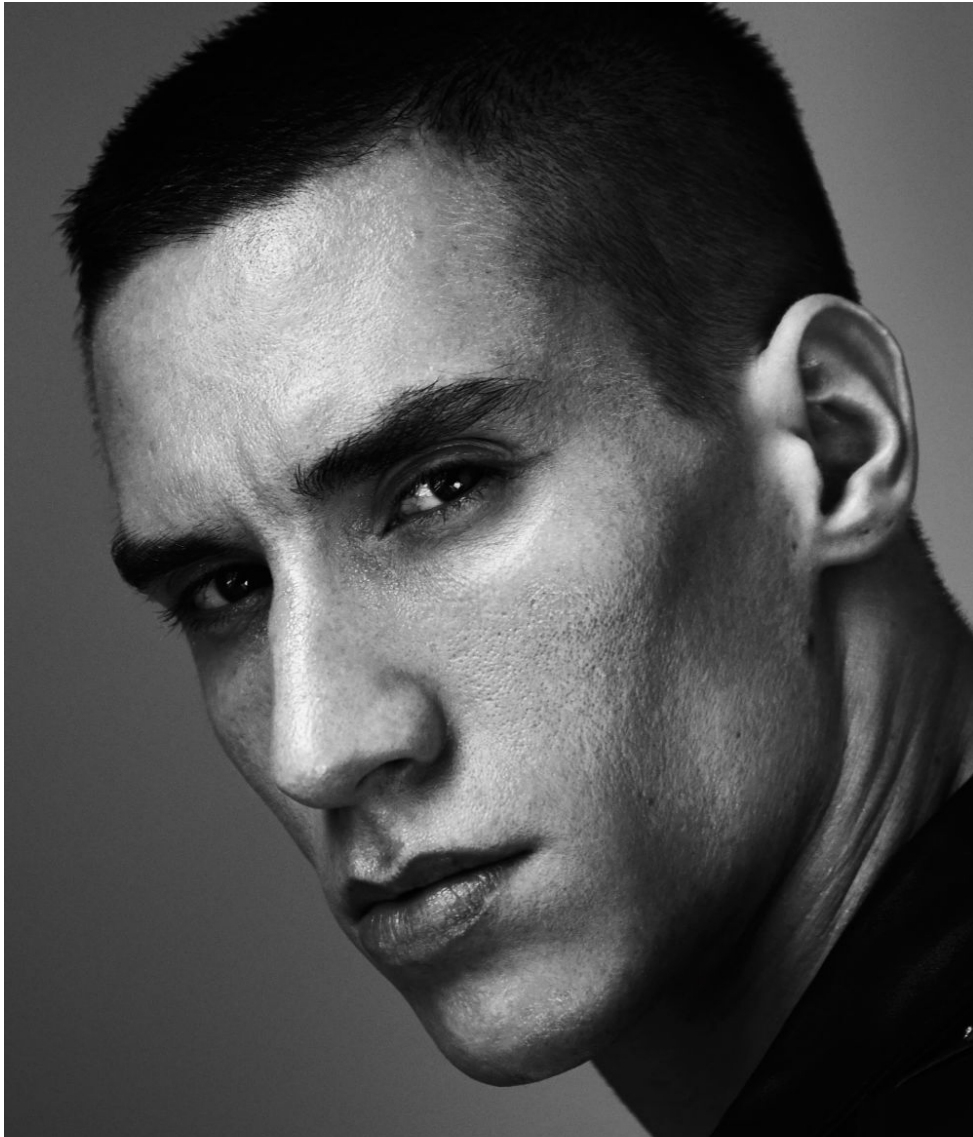

tune models

+ 49 171 990 94 32

mail@tune-models.com

tune-models.com

#tunefamily