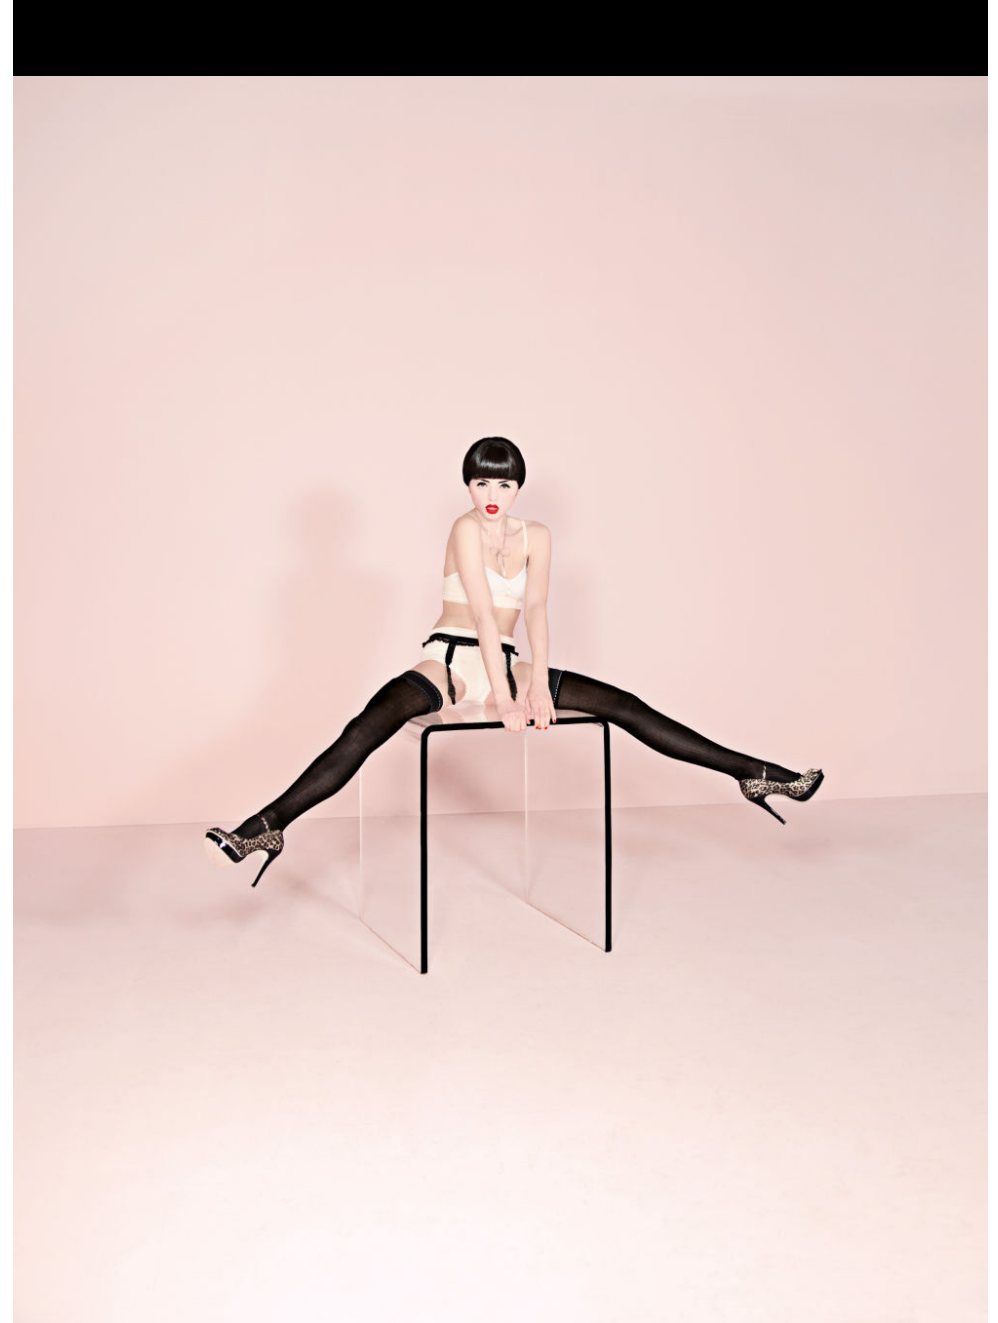

tune models

mail@tune-models.com

+ 49 171 990 94 32

tune-models.com

#tunefamily