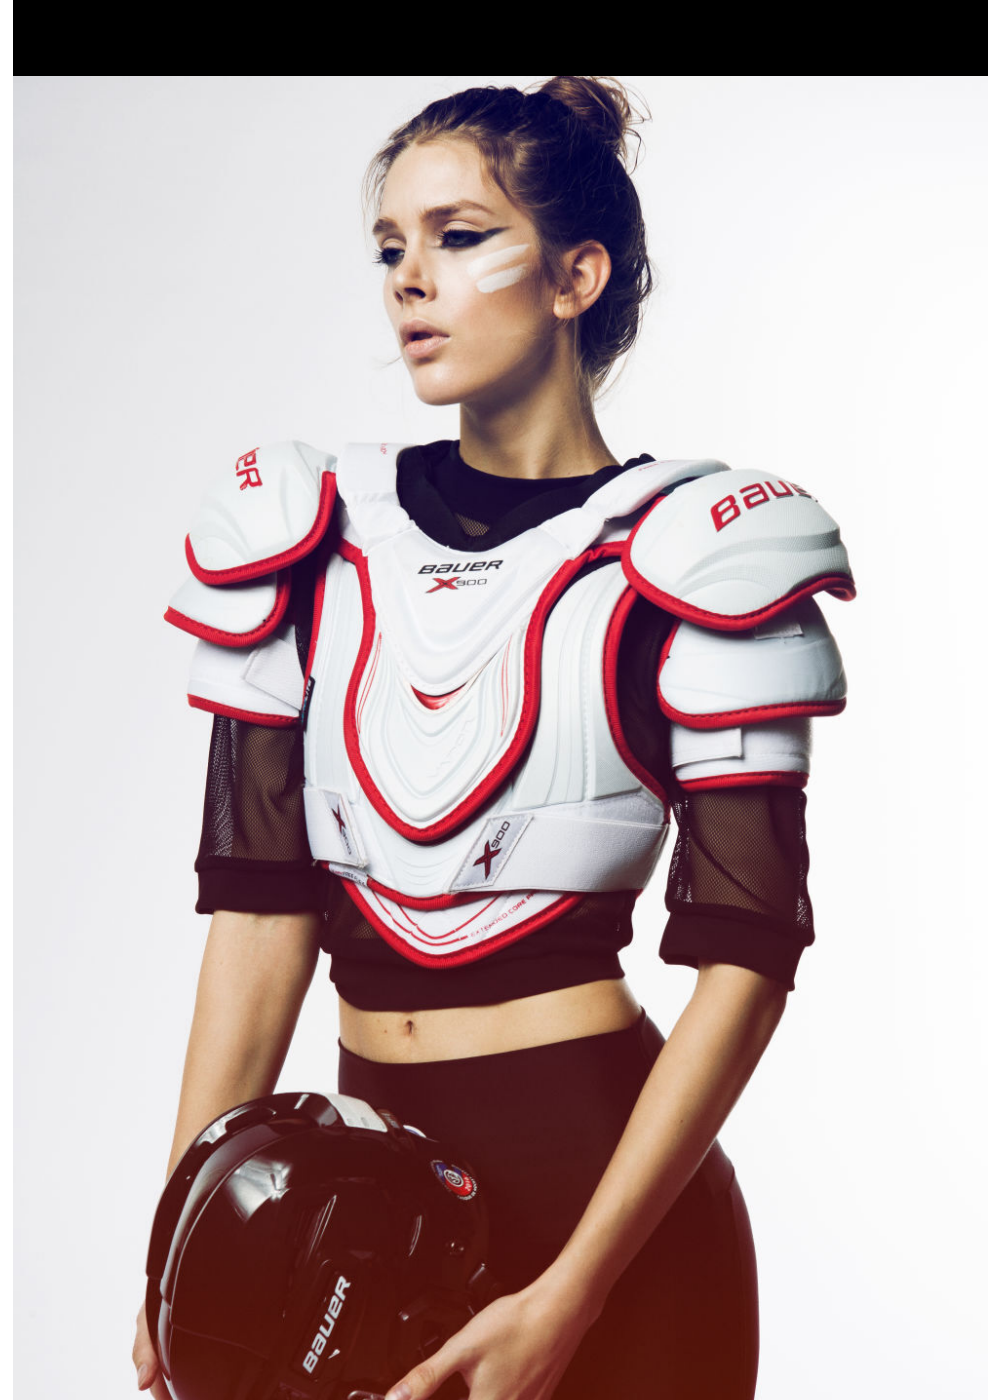

tune models

+ 49 171 990 94 32

mail@tune-models.com

tune-models.com

#tunefamily