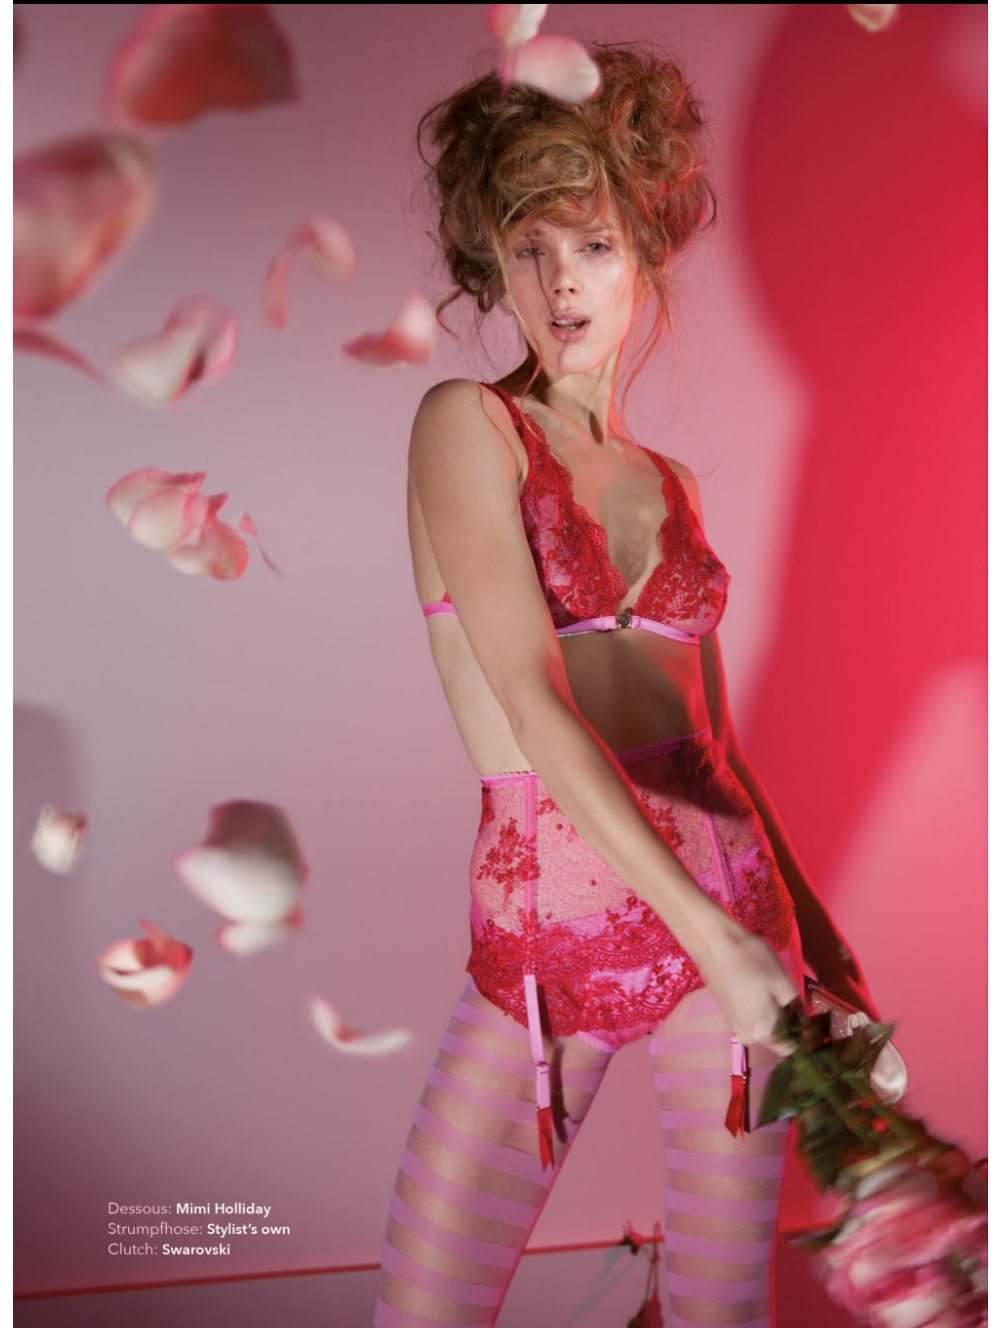

#tunefamily

Dessous: Mimi Holliday
Strumpfhose: Stylist's own
Clutch: Swarovski

fabia

tune models

+ 49 171 990 94 32

mail@tune-models.com

tune-models.com

#tunefamily