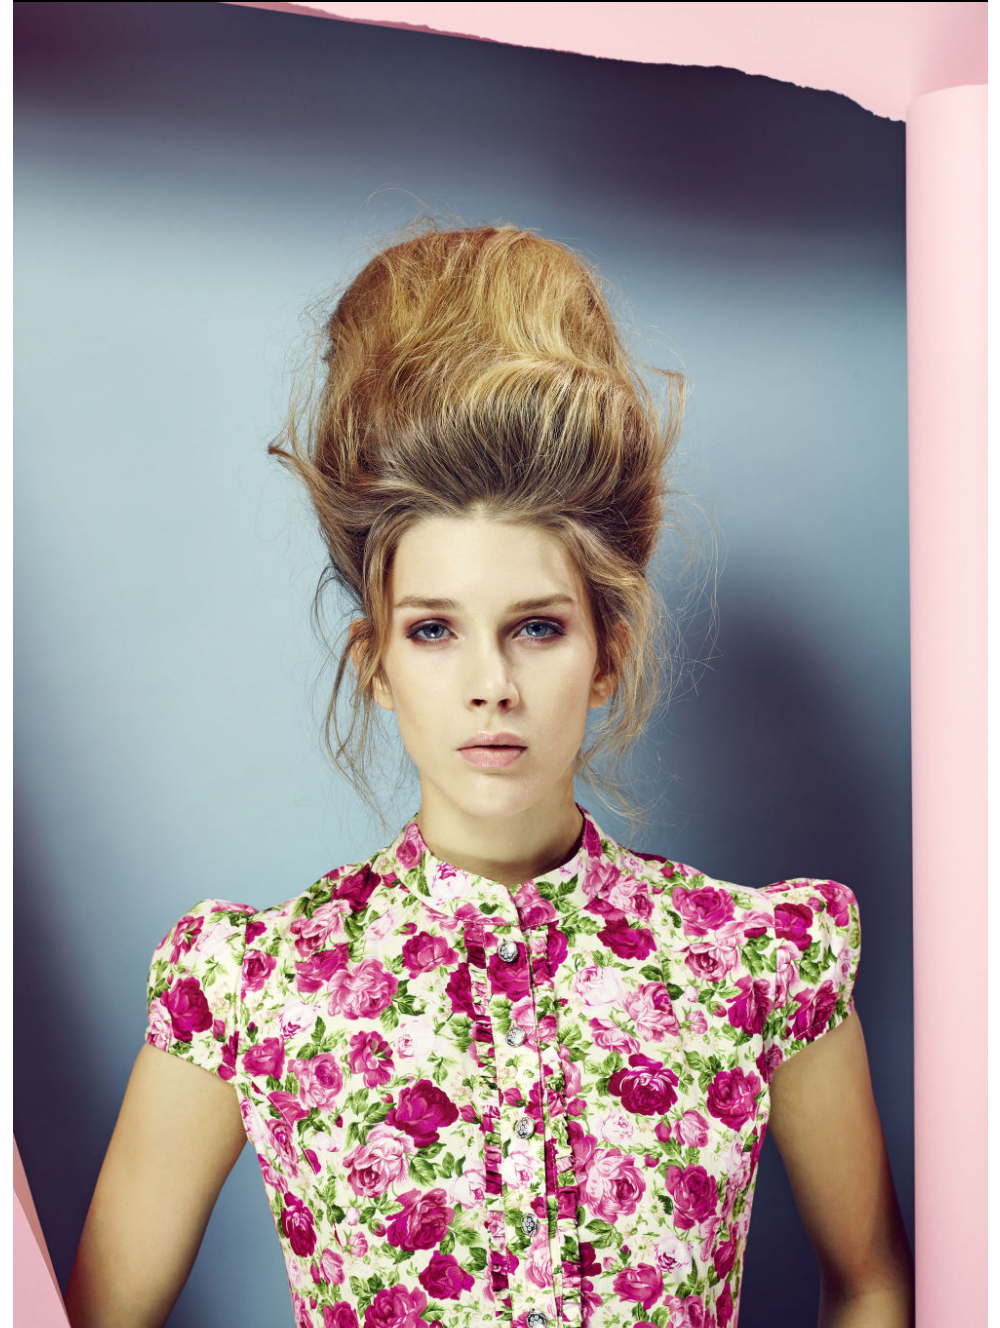

tune models

+ 49 171 990 94 32

mail@tune-models.com

tune-models.com

#tunefamily