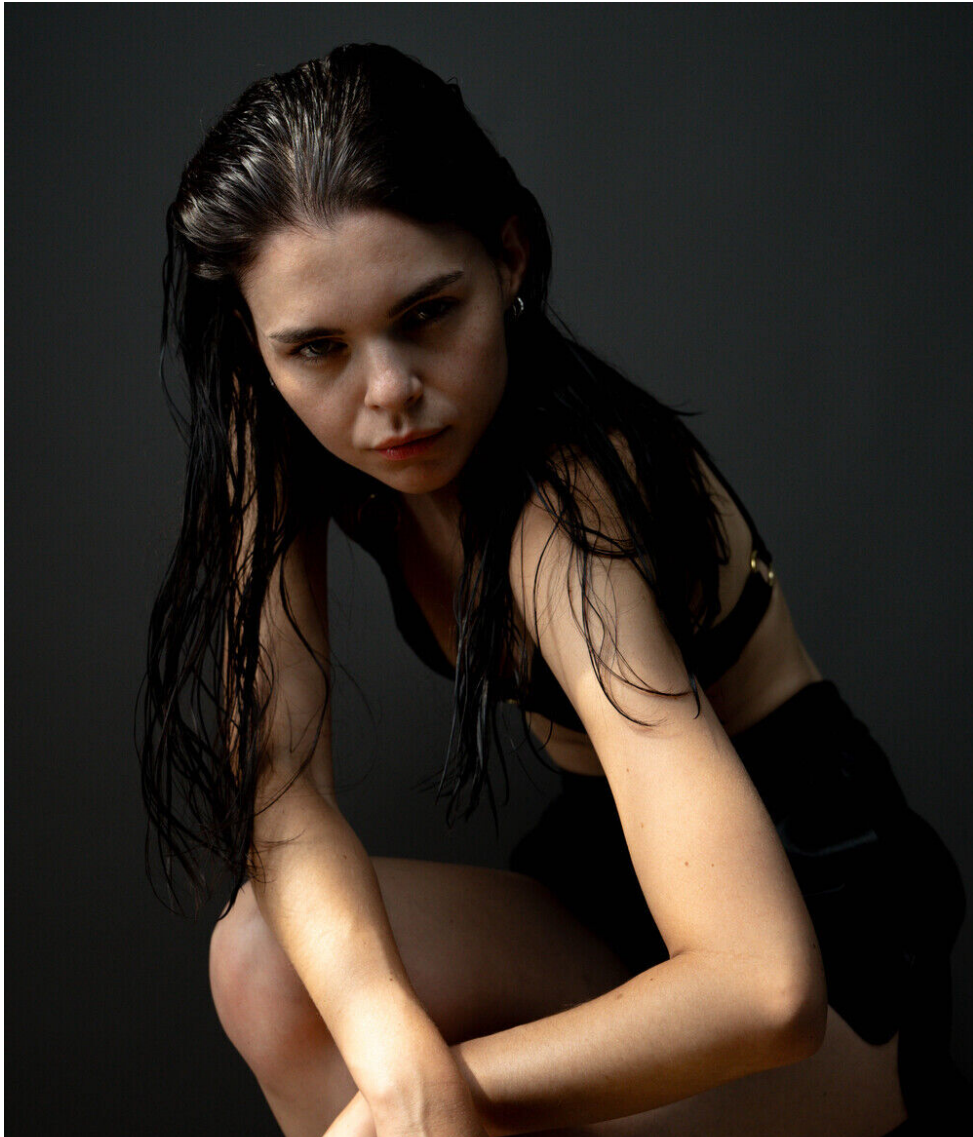

kati seluga