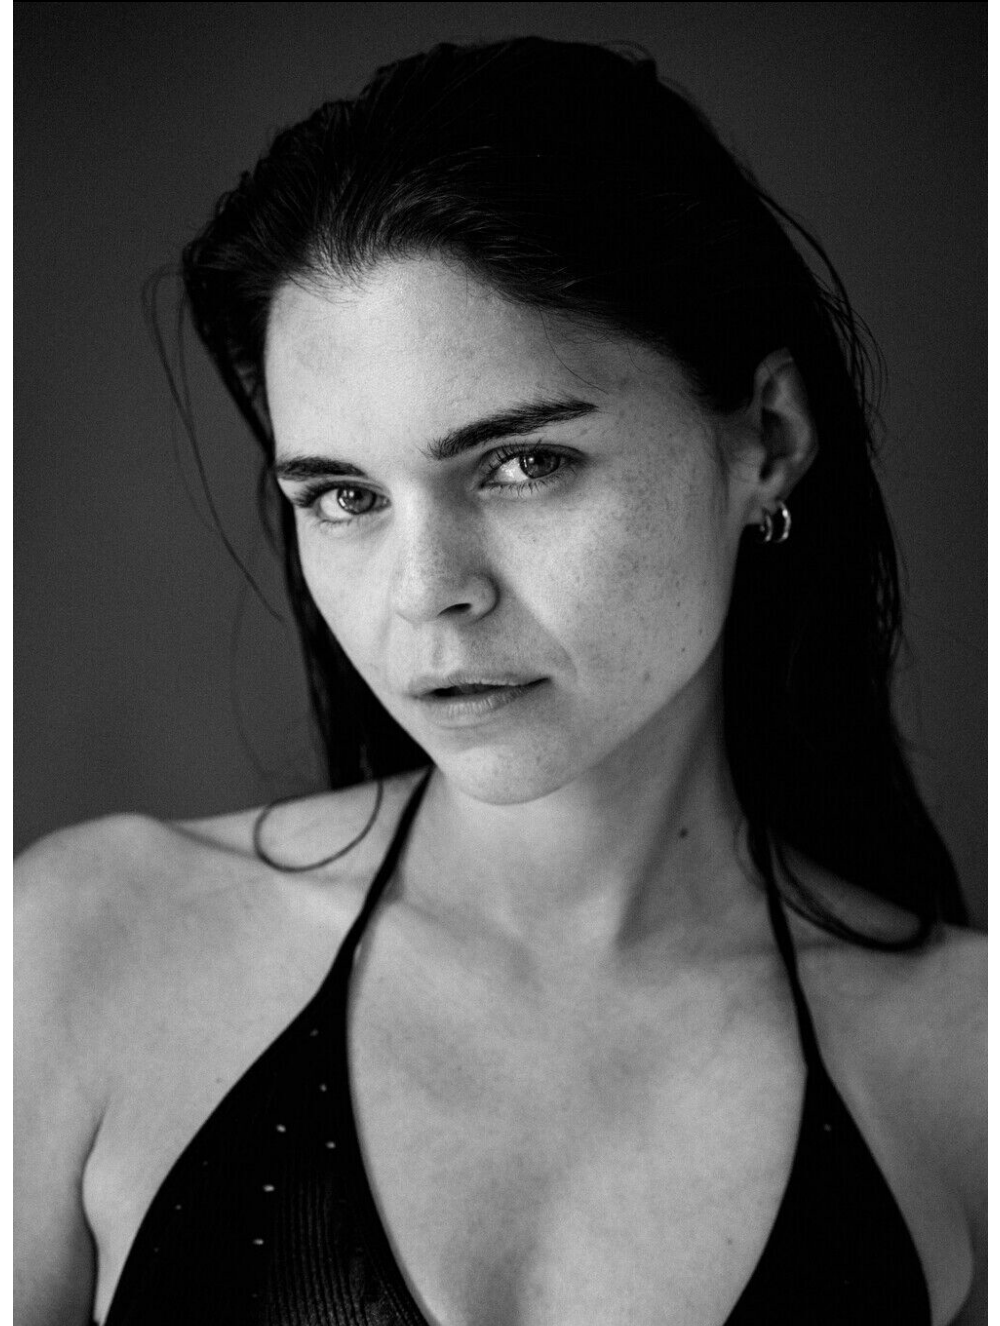

tune models

+ 49 171 990 94 32

mail@tune-models.com

tune-models.com

#tunefamily