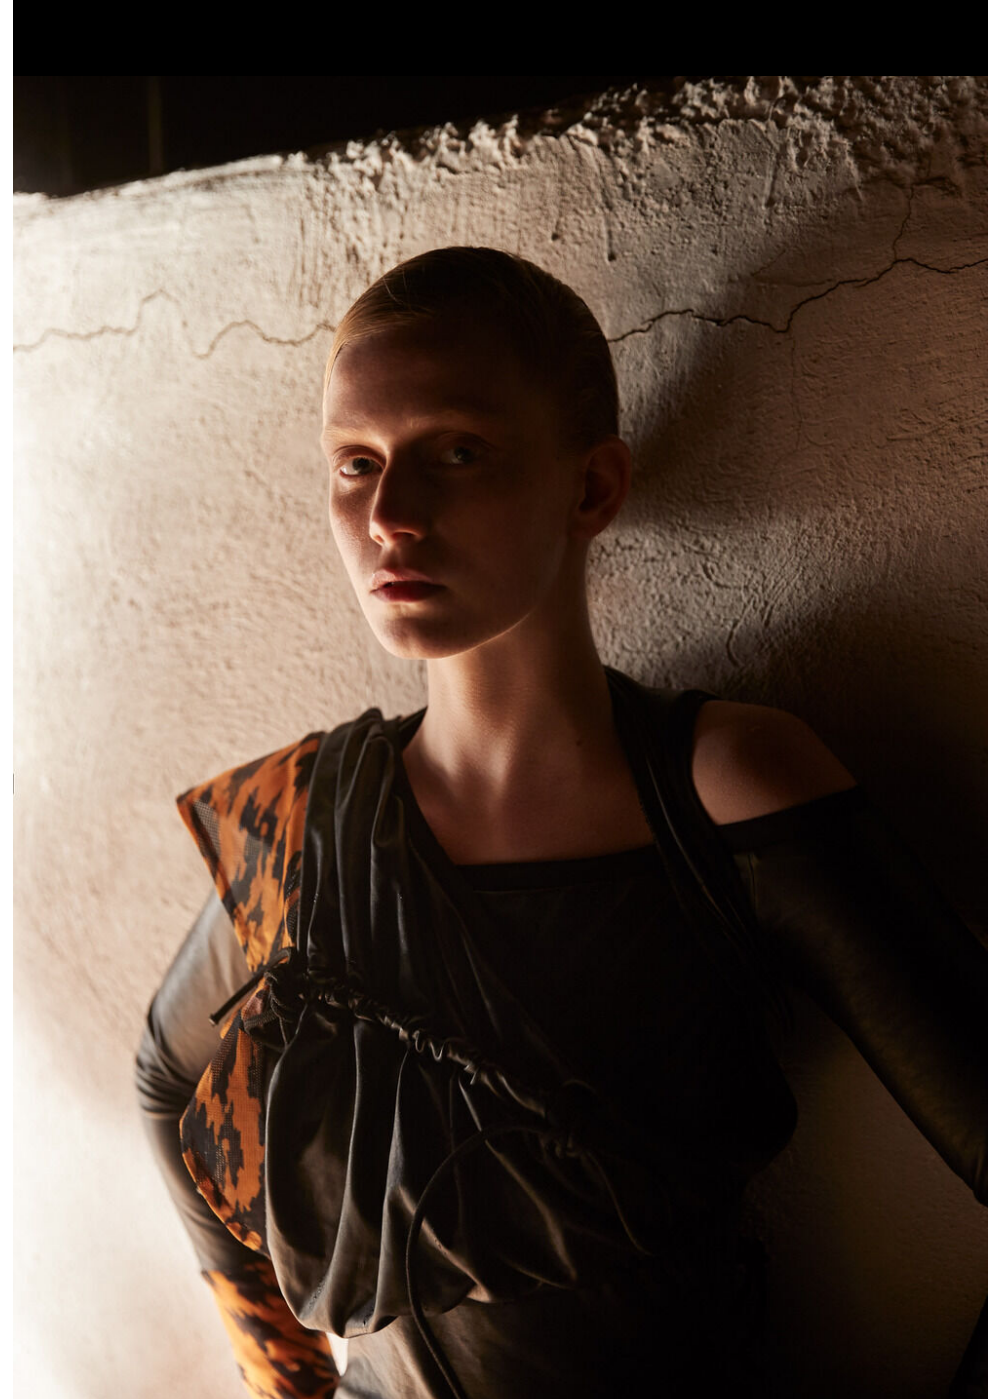

tune models

mail@tune-models.com

tune-models.com

+ 49 171 990 94 32

#tunefamily