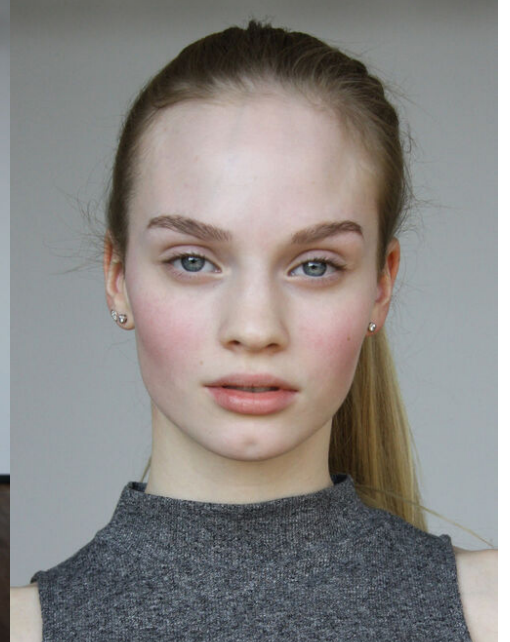

tune models

mail@tune-models.com

tune-models.com

+ 49 171 990 94 32

#tunefamily