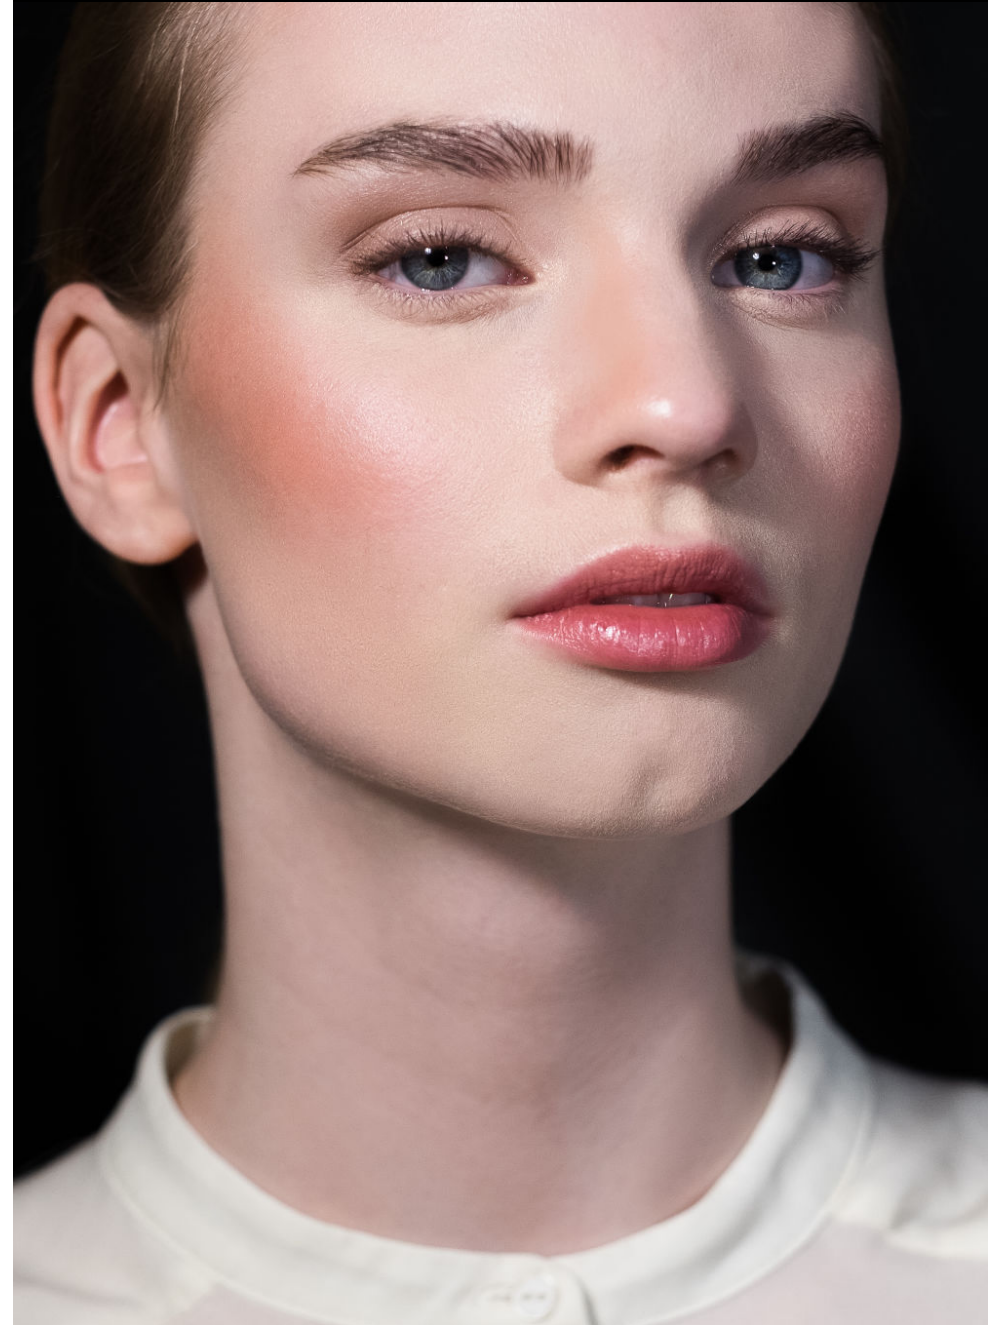

tune models

+ 49 171 990 94 32

mail@tune-models.com

tune-models.com

#tunefamily